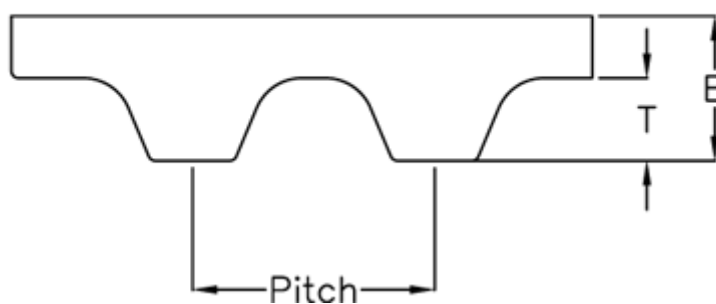

Article number: 602776231143

Description: Gates Timing Belt Synchropower PU 16 T10 1140

Measures

Height B mm	= 4.5
Height T mm	= 2.5
Length	= 1140
Number of teeth	= 114
Pitch	= 10
Type	= PU 16 T10 1140
Width	= 16